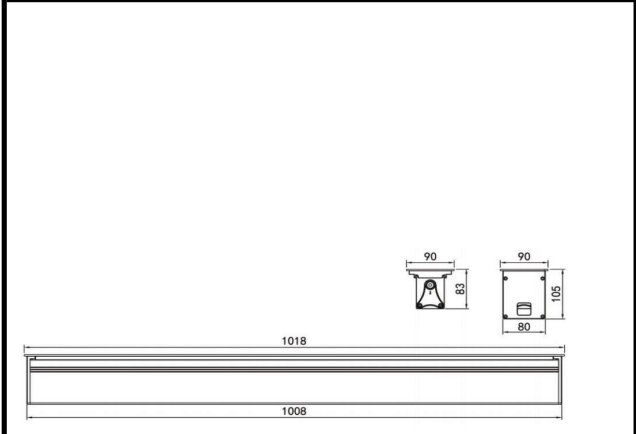

Sovitron Interior Pvt.Ltd.

Model Name	UNITY-B12/ DL-OHM-M11-12
Description	Inground linear light

Technical description	Image
-----------------------	-------

Dimension	L=1000mm Cutout W=80mm With trim W=90mm H=105mm
Frame	Aluminum
Color Tempertaure	5700K
Power	12W
Total Luminous Flux	840 lm
Efficacy	70 lm/W
IP rating	67
Color Rendering	≥80
Mounting	Buried
Beam angle	10°/30°/45°/60°/25*45°
Optics	Tempered glass
Dimming	NON-Dimmable
Operating Voltage	220-240 VAC
Standard Lifetime	L70 minimum at 50,000 burning hours

Dimension diagram

Remarks:-

Address: Plot #7 Saroorpur-Nangla Industrial Area,Ballabgarh-Sohna Road,Faridabad-121005
Email: info@sovitron.com